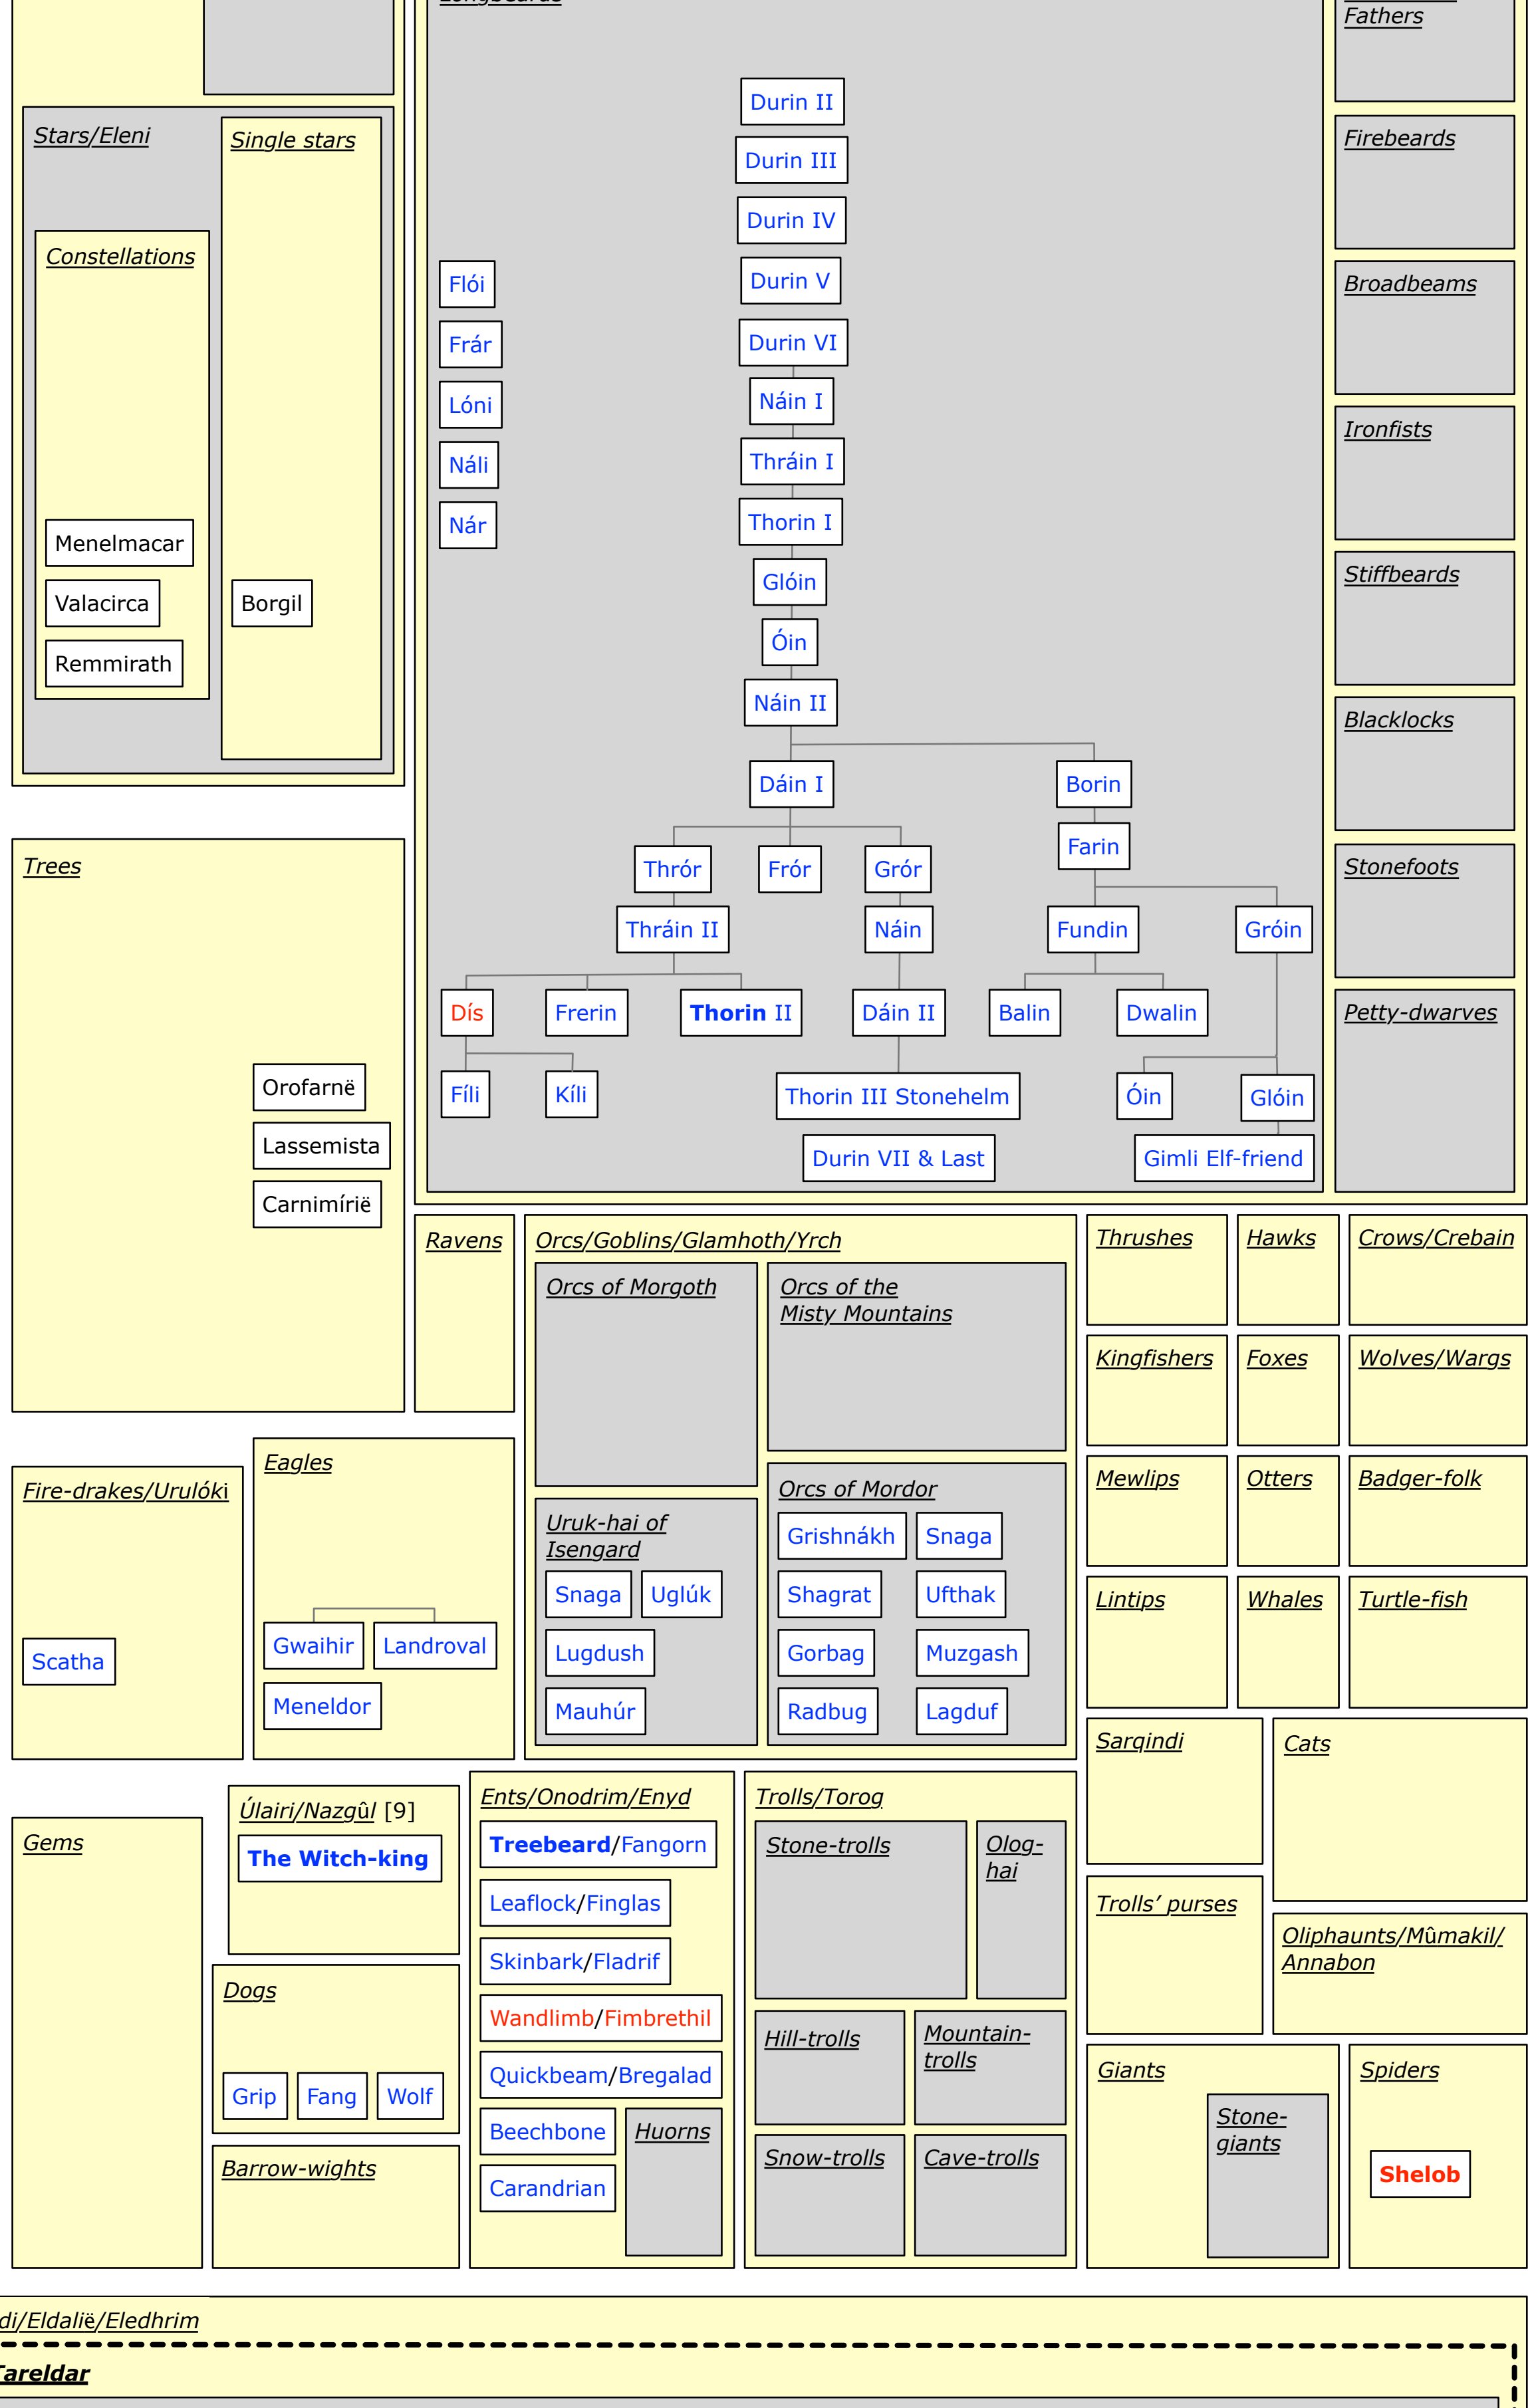

Tolkien's Legendarium Genealogy of Arda

legendarium.dk

Choose layer:

- All books
- The Hobbit
- THE LORD OF THE RINGS**
- The Silmarillion
- Other books
- Introduction

Welcome to Legendarium. The comprehensive genealogical overview of the characters of J.R.R. Tolkien.

Choose a layer to show the characters in all or just one of Tolkien's books.

To find a certain character use the Find command of your browser:
 • Either go to the Edit pull down menu and choose Find.
 • Or use the keyboard shortcut Ctrl + F (Windows), ⌘ + F (Mac). Some names have more than one instance. To go to the next instance use Ctrl + G or ⌘ + G.

Legend

- Name: Name of group (boxed by thin, unbroken edge)
- Name: Name of common quantity (boxed by bold, dashed edge)
- Name: Name of male being
- Name: Name of female being
- Name: Name of being of neutral or unknown gender
- Name: Name of main character (black, red or blue to reflect gender)
- Name/Name: Alternative names (black, red or blue to reflect gender)
- Name (Name): Name of owner in parentheses (black, red or blue to reflect gender)
- [3]: Number of items or iterations
- 3. Name: Number of ruler (name of ruler in red or blue to reflect gender)
- : Divine creation (in the direction of the arrow)
- : Other creation (in the direction of the arrow)
- : Transfer from one group to another (in the direction of the arrow)
- : Marriage
- : Kinship
- Example: Lúthien (female) belongs to the groups Elves, Eglath, and the common quantity Morquendi. Her mother is Melan, her father Thingol, and her brother is Eäluindil. She is transferred to the House of Bëor and married to Beren.