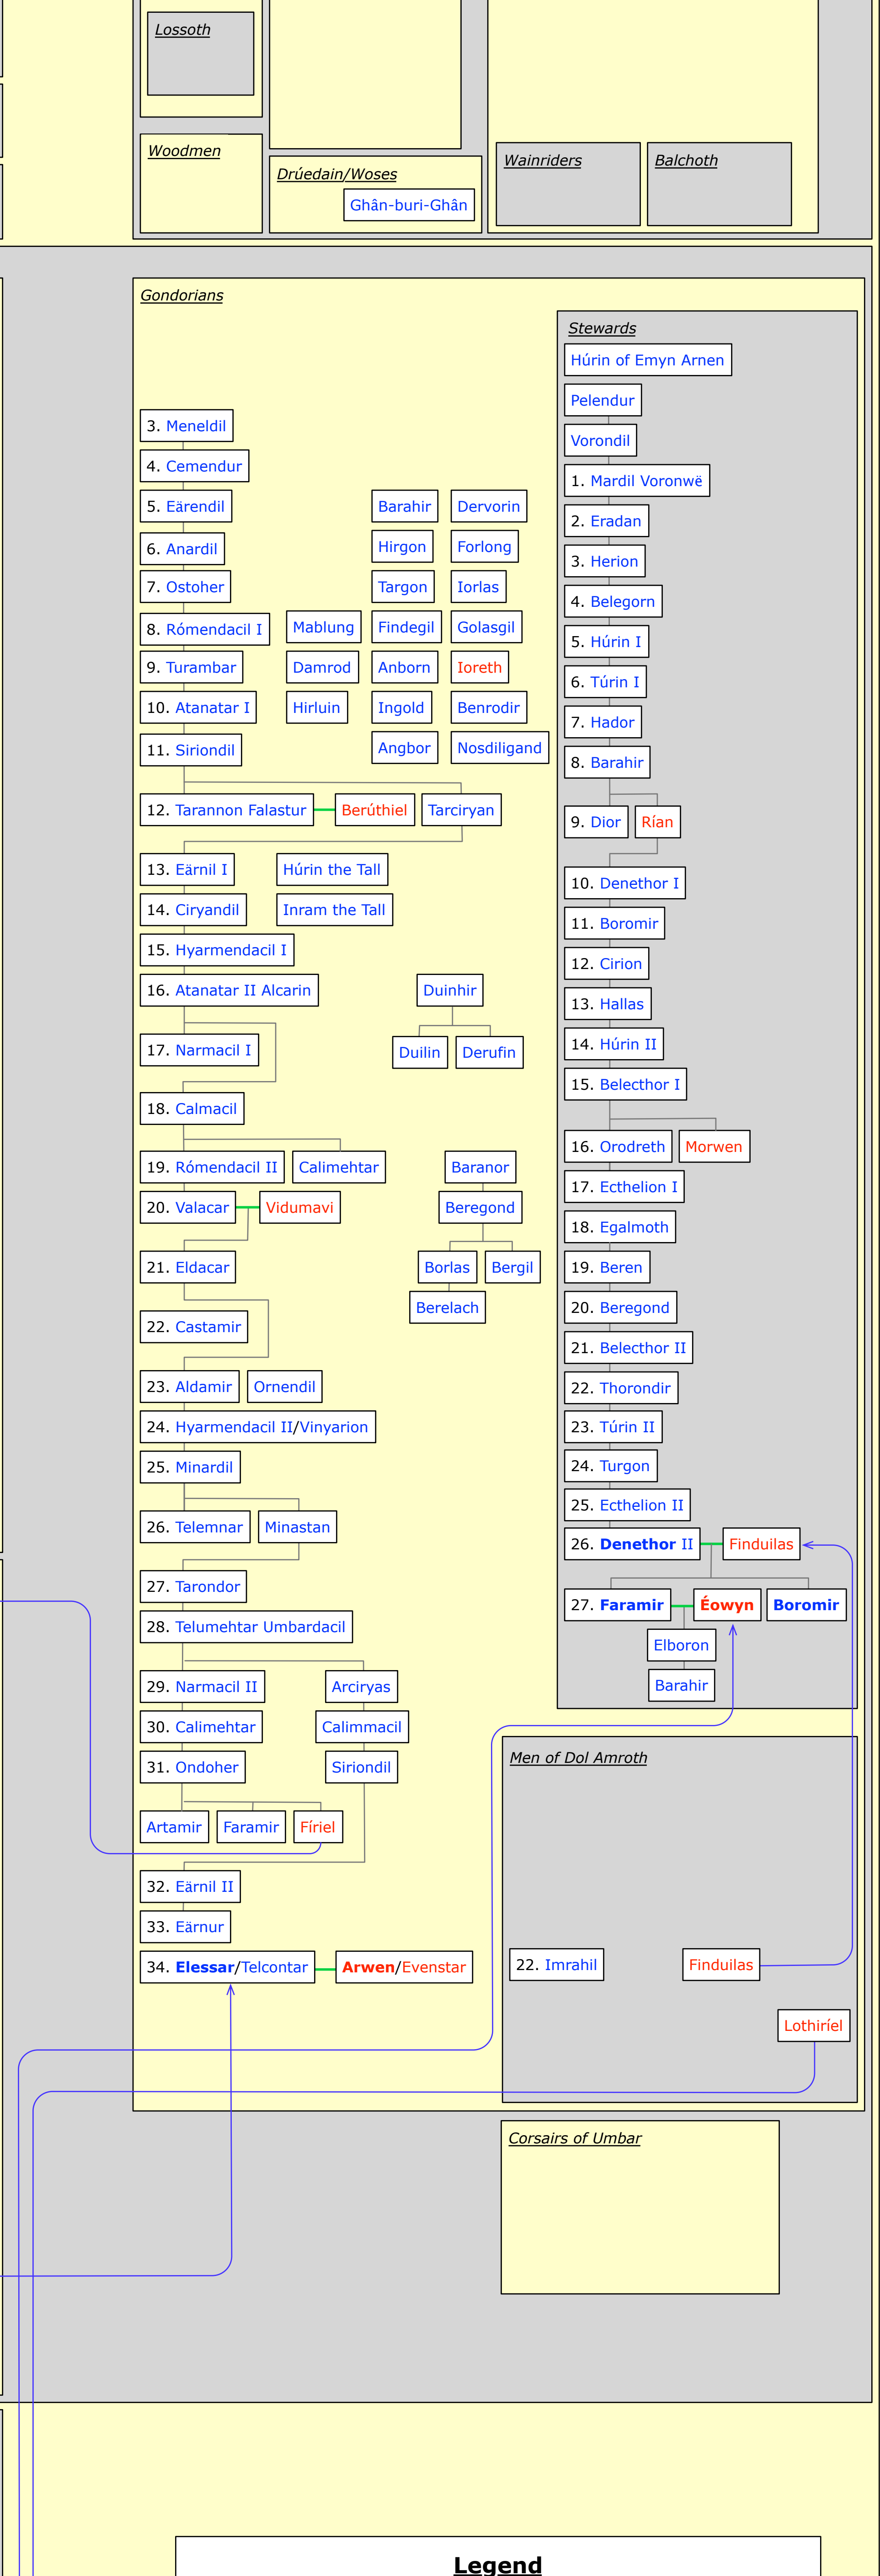

Tolkien's Legendarium Genealogy of Arda

legendarium.dk

Choose layer:

- All books
- The Hobbit
- THE LORD OF THE RINGS**
- The Silmarillion
- Other books
- Introduction

Welcome to Legendarium. The comprehensive genealogical overview of the characters of J.R.R. Tolkien.

Choose a layer to show the characters in all or just one of Tolkien's books.

To find a certain character use the Find command of your browser:
 • Either go to the Edit pull down menu and choose Find.
 • Or use the keyboard shortcut Ctrl + F (Windows), ⌘ + F (Mac). Some names have more than one instance. To go to the next instance use Ctrl + G or ⌘ + G.

Legend

- Name: Name of group (boxed by thin, unbroken edge)
- Name: Name of common quantity (boxed by bold, dashed edge)
- Name: Name of male being
- Name: Name of female being
- Name: Name of being of neutral or unknown gender
- Name: Name of main character (black, red or blue to reflect gender)
- Name/Name: Alternative names (black, red or blue to reflect gender)
- Name (Name): Name of owner in parentheses (black, red or blue to reflect gender)
- [3]: Number of items or iterations
- 3. Name: Number of ruler (name of ruler in red or blue to reflect gender)
- : Divine creation (in the direction of the arrow)
- : Other creation (in the direction of the arrow)
- : Transfer from one group to another (in the direction of the arrow)
- : Marriage
- : Kinship
- Example: Lúthien (female) belongs to the groups Elves, Eglath, and the common quantity Morquendi. Her mother is Melan, her father Thingol, and her brother is Eäluindil. She is transferred to the House of Bëor and married to Beren.