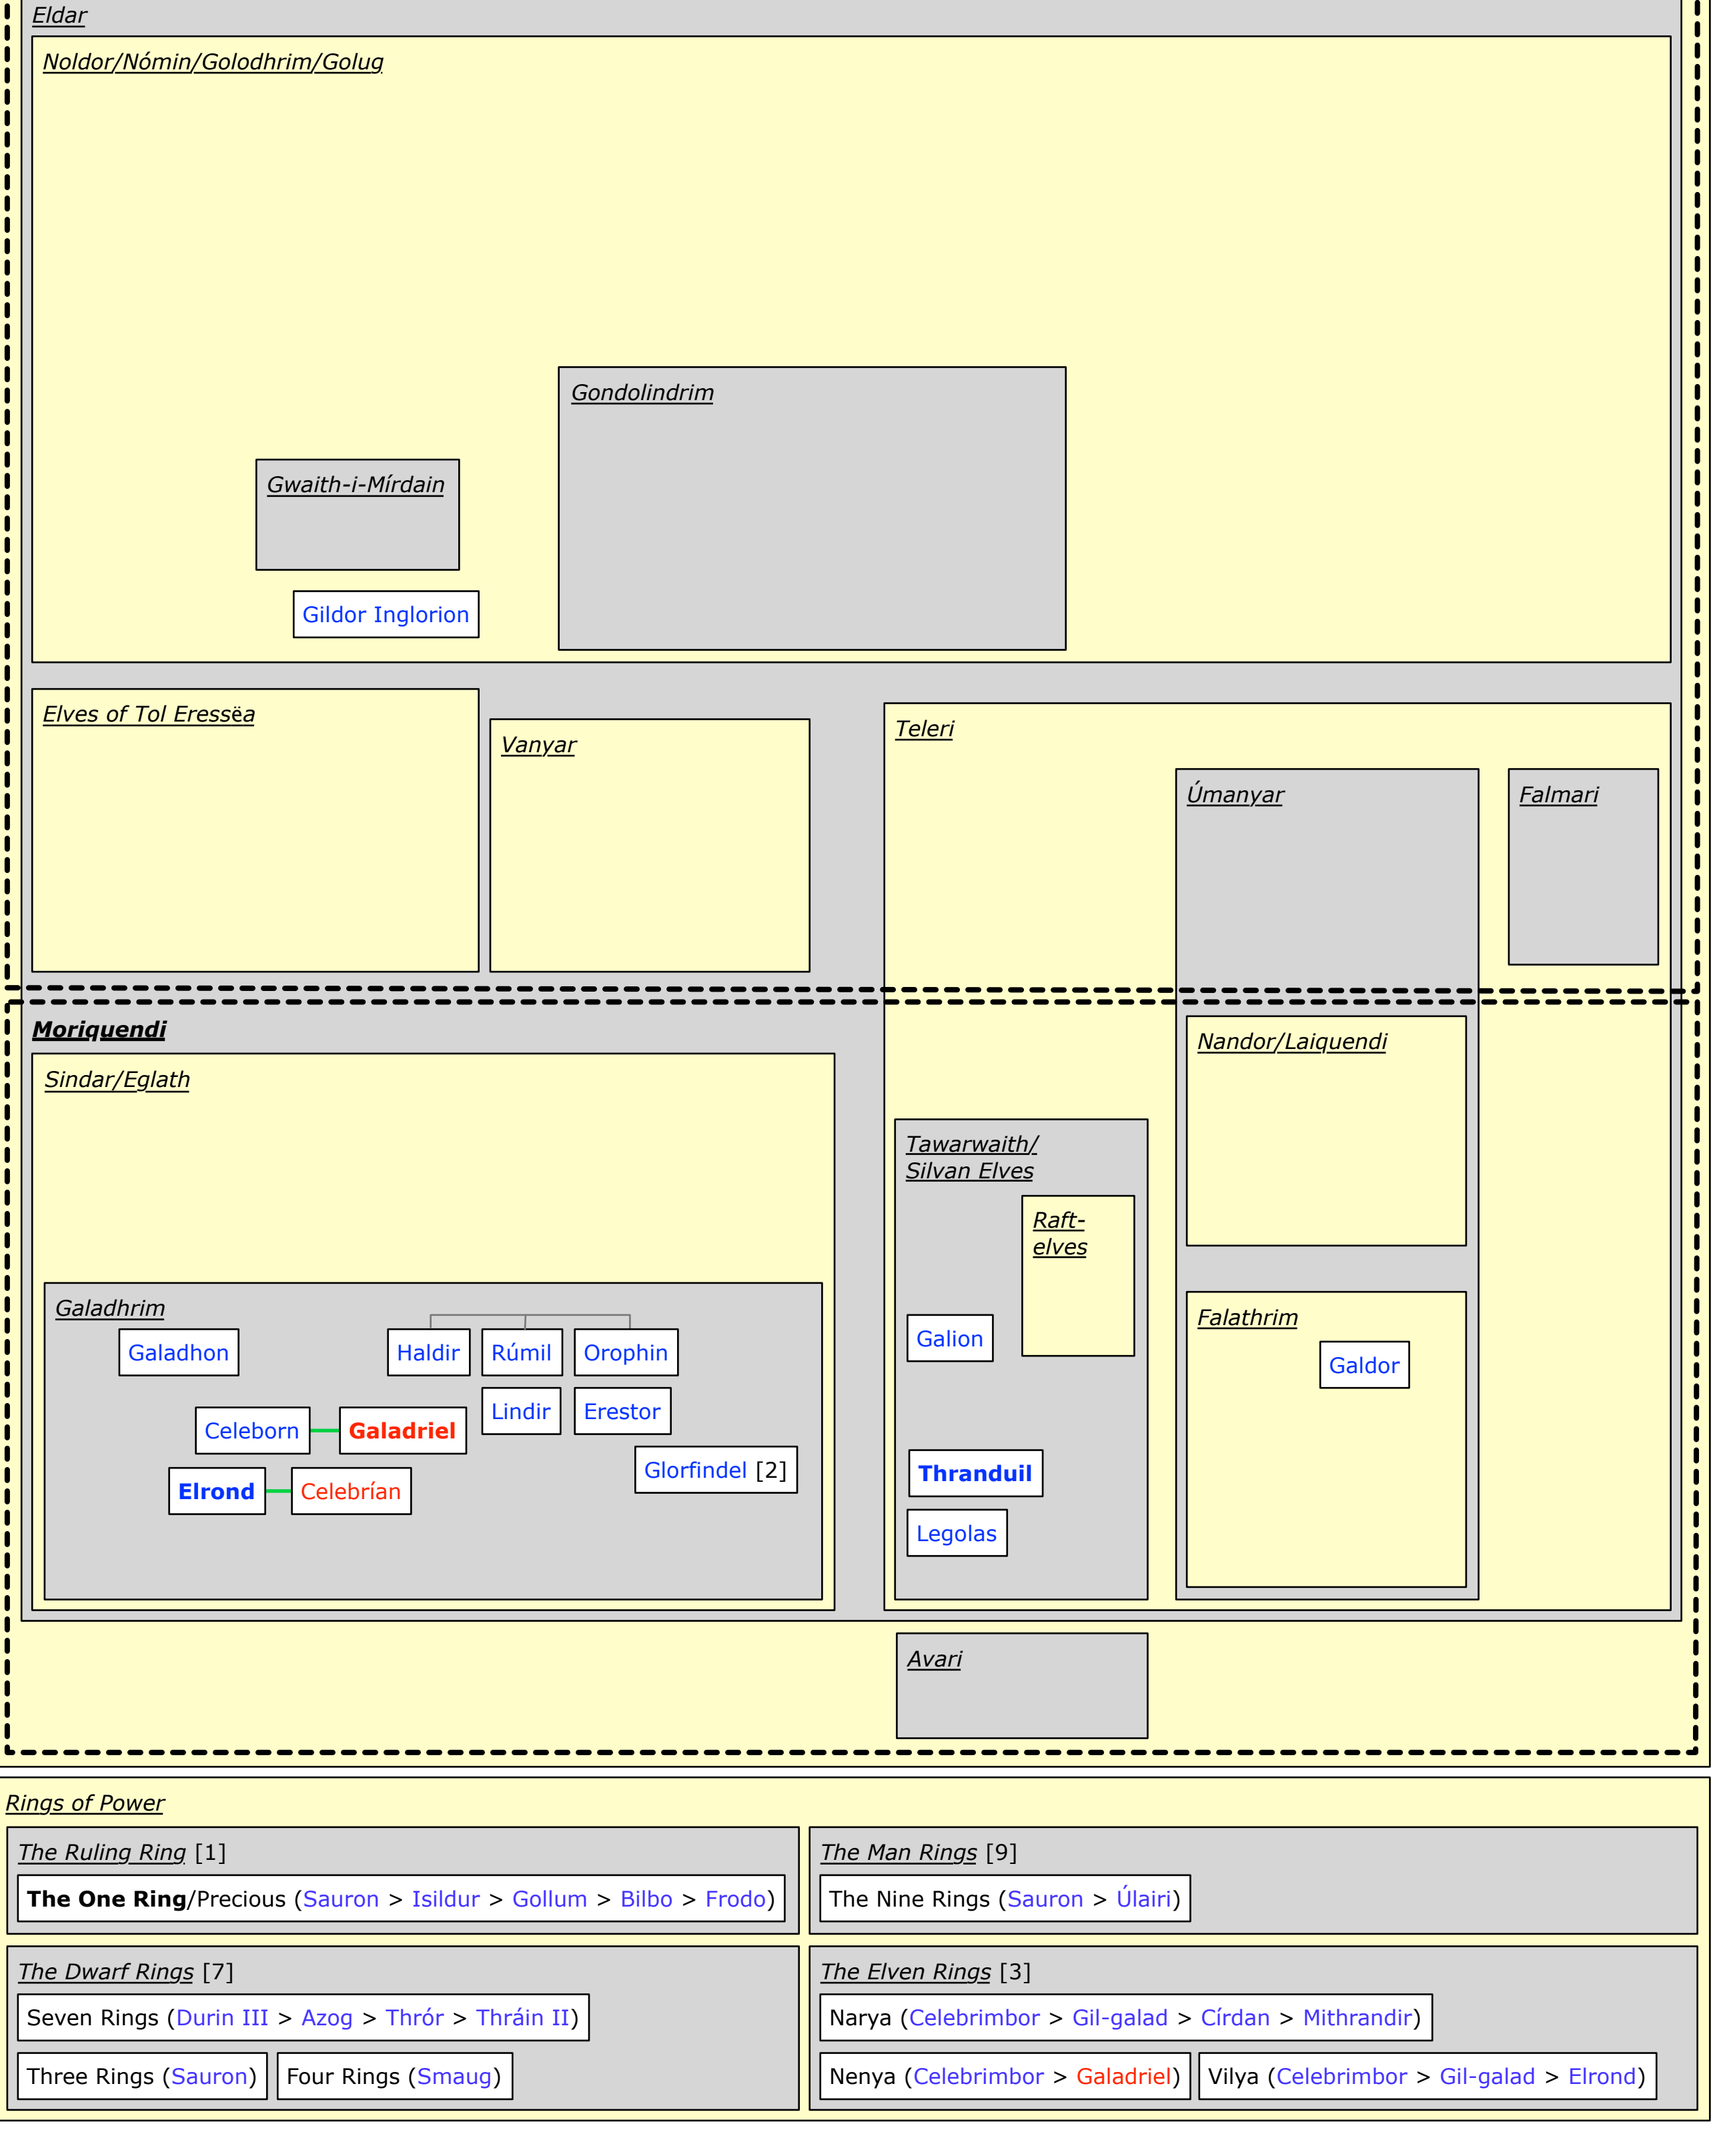

Tolkien's Legendarium Genealogy of Arda

legendarium.dk

Choose layer:

- All books
- The Hobbit
- THE LORD OF THE RINGS**
- The Silmarillion
- Other books
- Introduction

Welcome to Legendarium. The comprehensive genealogical overview of the characters of J.R.R. Tolkien.

Choose a layer to show the characters in all or just one of Tolkien's books.

To find a certain character use the Find command of your browser:
 • Either go to the Edit pull down menu and choose Find.
 • Or use the keyboard shortcut Ctrl + F (Windows), ⌘ + F (Mac). Some names have more than one instance. To go to the next instance use Ctrl + G or ⌘ + G.

Legend

- Name: Name of group (boxed by thin, unbroken edge)
- Name: Name of common quantity (boxed by bold, dashed edge)
- Name: Name of male being
- Name: Name of female being
- Name: Name of being of neutral or unknown gender
- Name: Name of main character (black, red or blue to reflect gender)
- Name/Name: Alternative names (black, red or blue to reflect gender)
- Name (Name): Name of owner in parentheses (black, red or blue to reflect gender)
- [3]: Number of items or iterations
- 3. Name: Number of ruler (name of ruler in red or blue to reflect gender)
- : Divine creation (in the direction of the arrow)
- : Other creation (in the direction of the arrow)
- : Transfer from one group to another (in the direction of the arrow)
- : Marriage
- : Kinship
- Example: Lúthien (female) belongs to the groups Elves, Eglath, and the common quantity Morquendi. Her mother is Melan, her father Thingol, and her brother is Eäluindil. She is transferred to the House of Bëor and married to Beren.