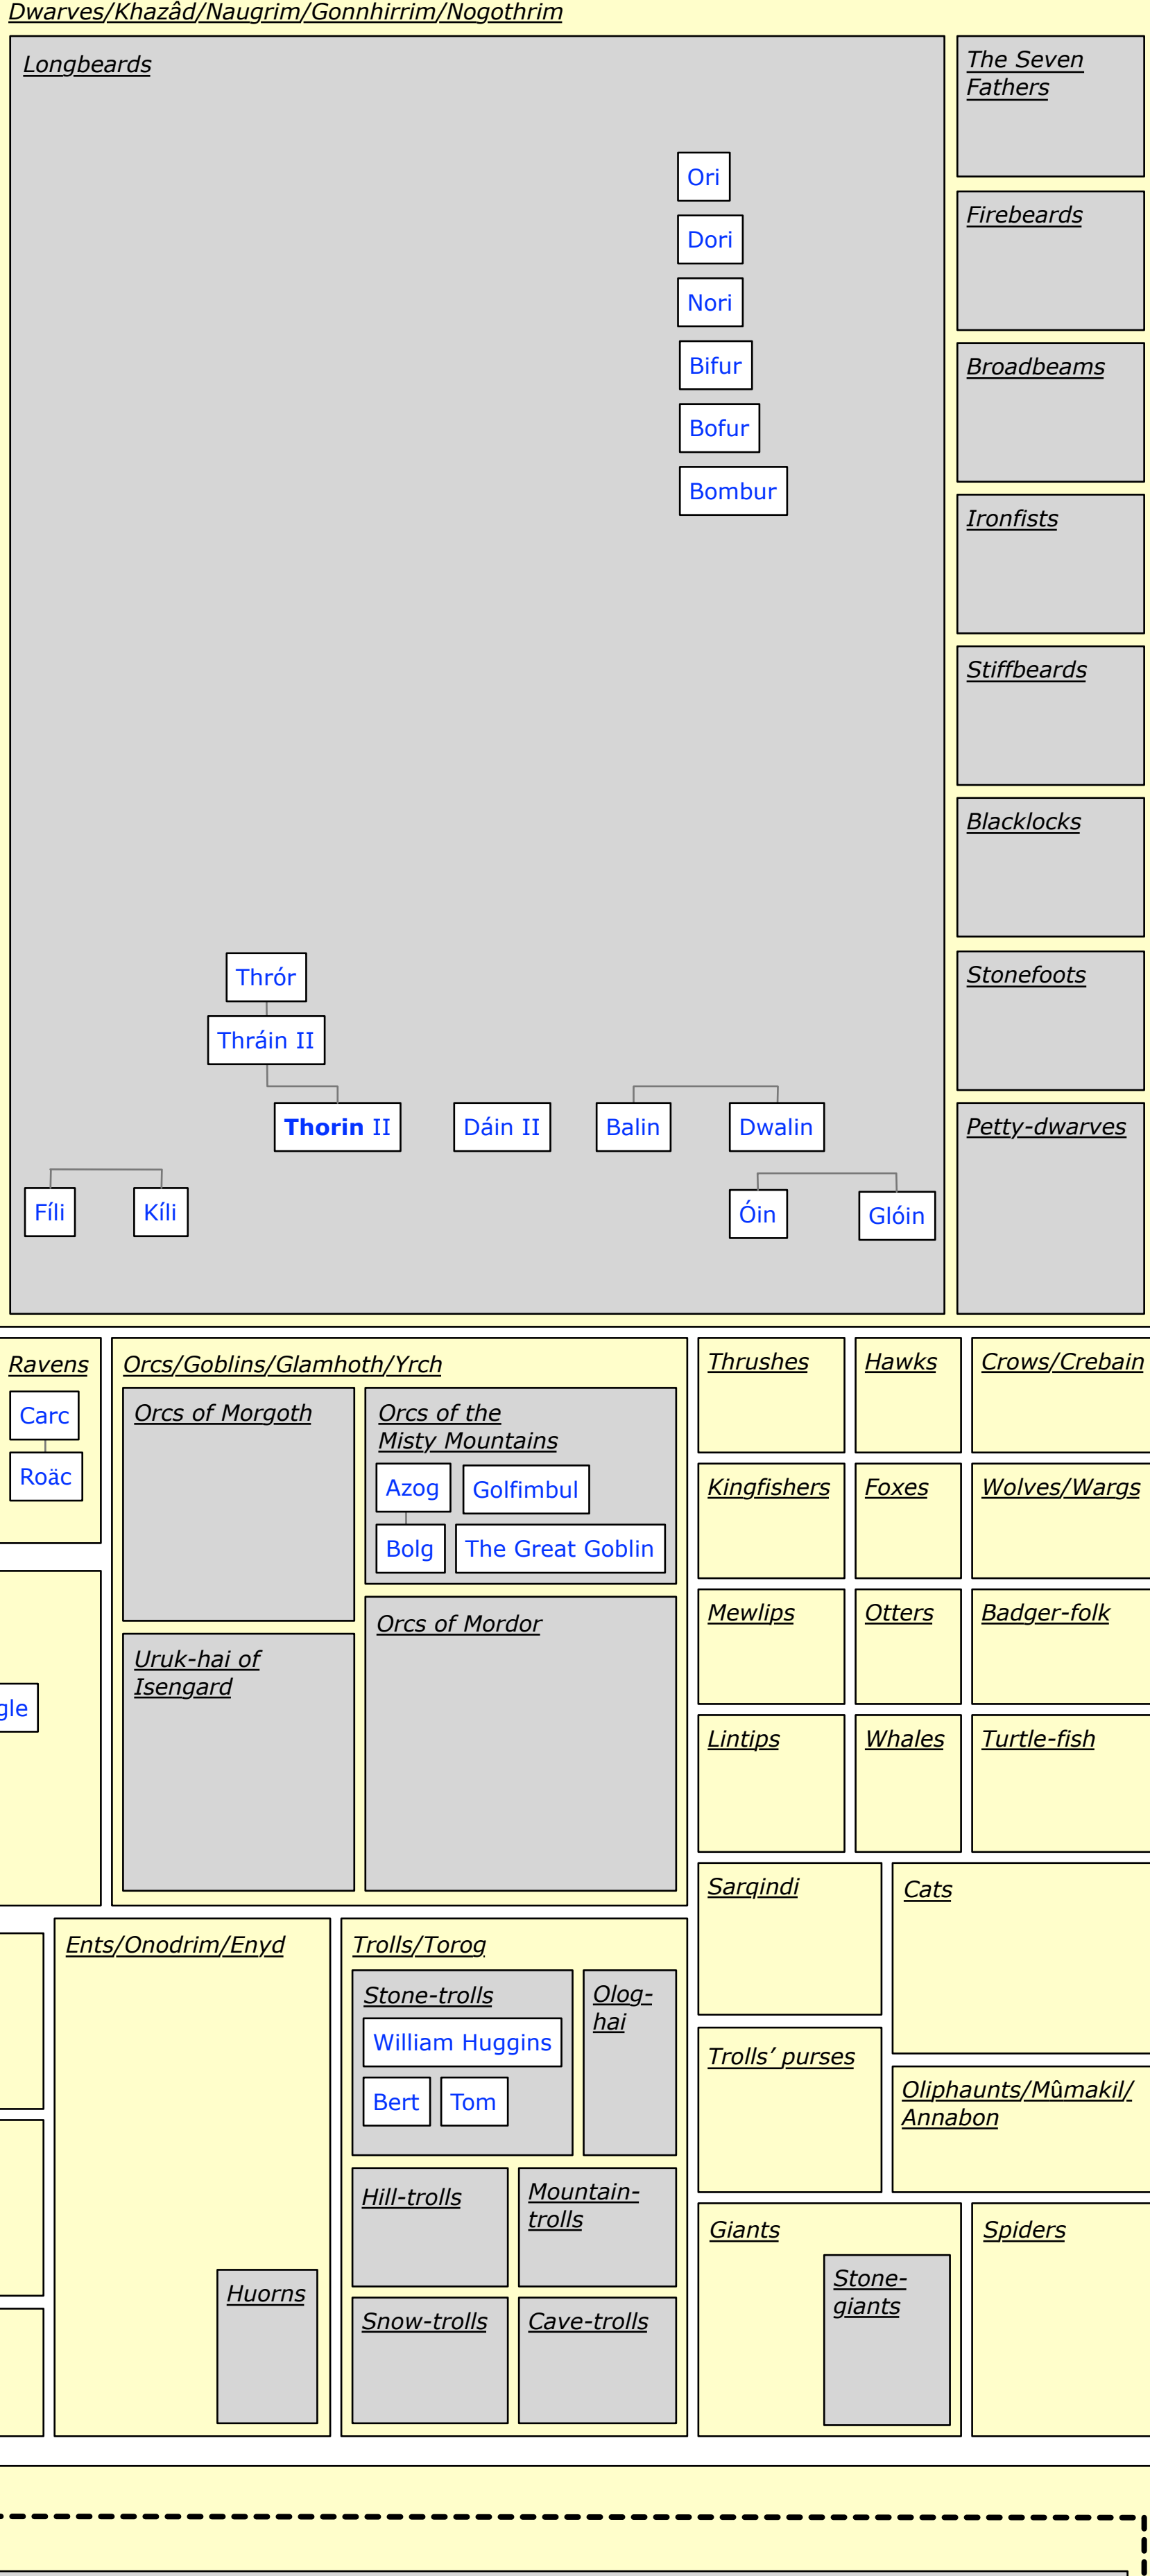

Tolkien's Legendarium Genealogy of Arda

legendarium.dk

Choose layer:

- All books
- THE HOBBIT**
- The Lord of the Rings
- The Silmarillion
- Other books
- Introduction

Welcome to Legendarium. The comprehensive genealogical overview of the characters of J.R.R. Tolkien.

Choose a layer to show the characters in all or just one of Tolkien's books.

To find a certain character use the Find command of your browser:
 • Either go to the Edit pull down menu and choose Find.
 • Or use the keyboard shortcut Ctrl + F (Windows), ⌘ + F (Mac). Some names have more than one instance. To go to the next instance use Ctrl + G or ⌘ + G.

Legend

- Name** Name of group (boxed by thin, unbroken edge)
- Name** Name of common quantity (boxed by bold, dashed edge)
- Name** Name of male being
- Name** Name of female being
- Name** Name of being of neutral or unknown gender
- Name** Name of main character (black, red or blue to reflect gender)
- Name/Name** Alternative names (black, red or blue to reflect gender)
- Name (Name)** Name of owner in parentheses (black, red or blue to reflect gender)
- [3] Number of items or iterations
- 3. Name Number of ruler (name of ruler in red or blue to reflect gender)
- Devine creation (in the direction of the arrow)
- Other creation (in the direction of the arrow)
- Transfer from one group to another (in the direction of the arrow)
- Marriage
- Kinship