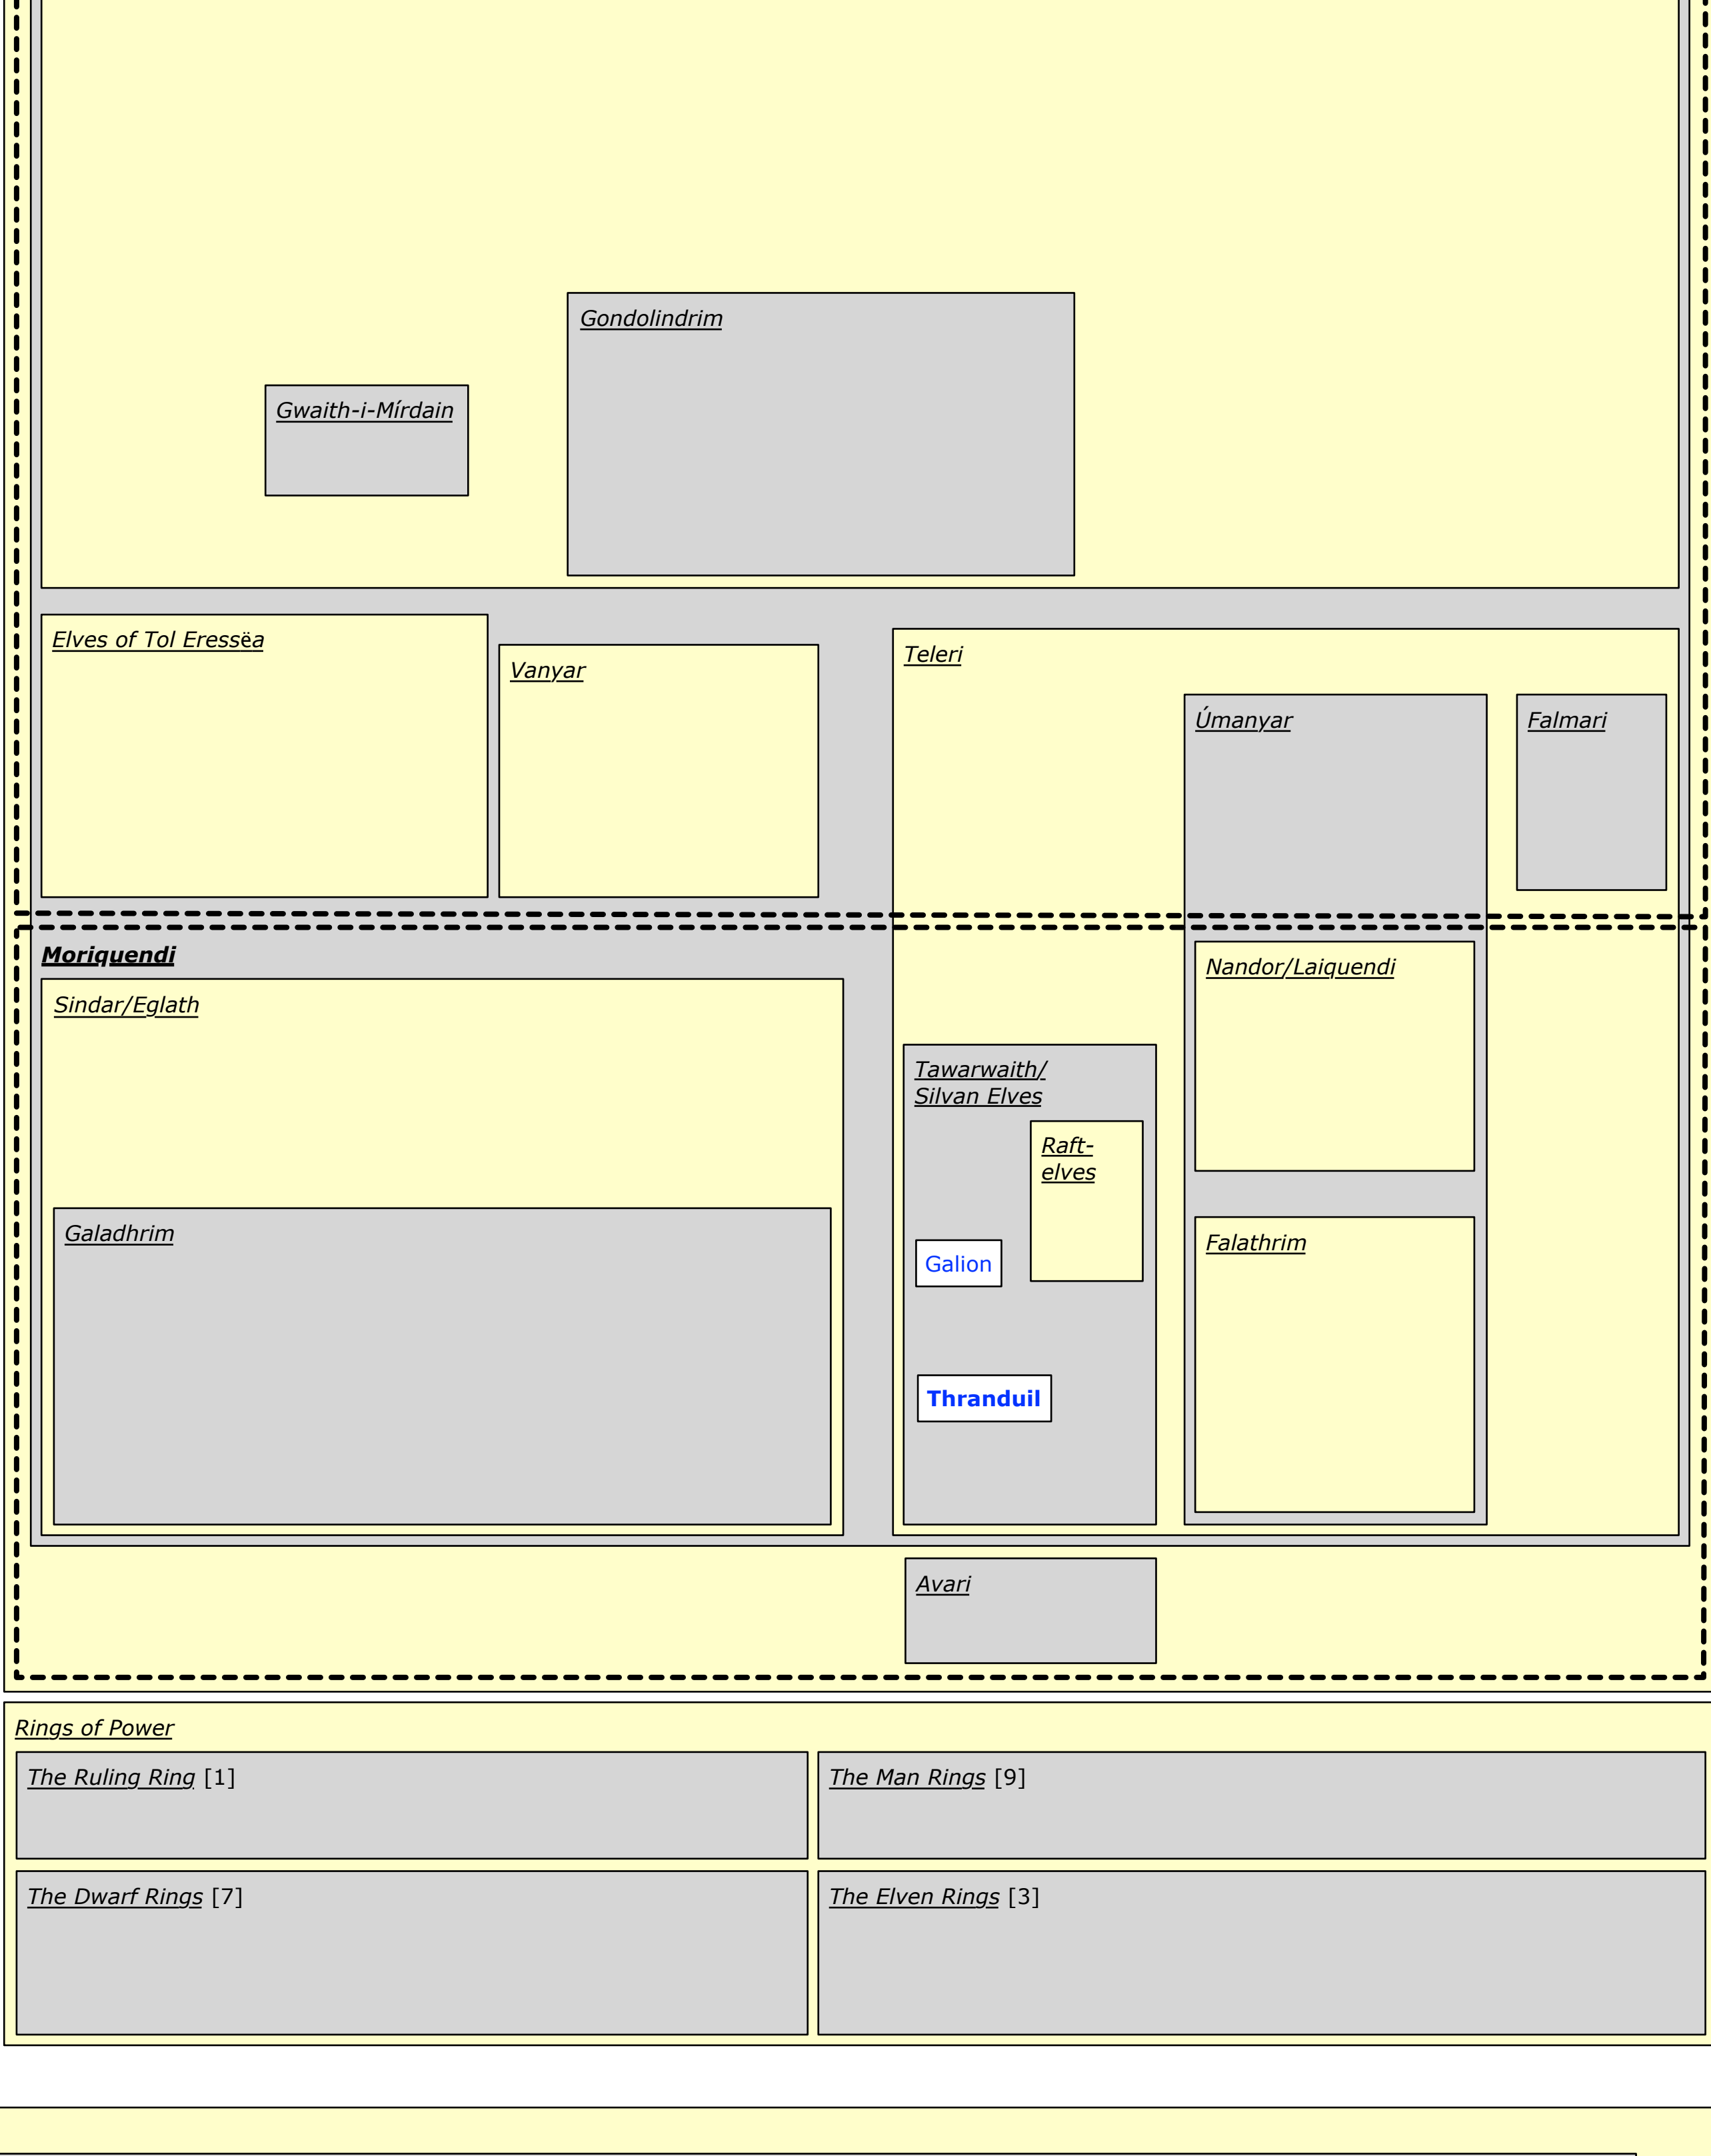

Tolkien's Legendarium Genealogy of Arda

legendarium.dk

Choose layer:

- All books
- THE HOBBIT**
- The Lord of the Rings
- The Silmarillion
- Other books
- Introduction

Welcome to Legendarium. The comprehensive genealogical overview of the characters of J.R.R. Tolkien.

Choose a layer to show the characters in all or just one of Tolkien's books.

To find a certain character use the Find command of your browser:
 • Either go to the Edit pull down menu and choose Find.
 • Or use the keyboard shortcut Ctrl + F (Windows), ⌘ + F (Mac). Some names have more than one instance. To go to the next instance use Ctrl + G or ⌘ + G.

Legend

- Name** Name of group (boxed by thin, unbroken edge)
- Name** Name of common quantity (boxed by bold, dashed edge)
- Name** Name of male being
- Name** Name of female being
- Name** Name of being of neutral or unknown gender
- Name** Name of main character (black, red or blue to reflect gender)
- Name/Name** Alternative names (black, red or blue to reflect gender)
- Name (Name)** Name of owner in parentheses (black, red or blue to reflect gender)
- [3] Number of items or iterations
- 3. Name Number of ruler (name of ruler in red or blue to reflect gender)
- Devine creation (in the direction of the arrow)
- Other creation (in the direction of the arrow)
- Transfer from one group to another (in the direction of the arrow)
- Marriage
- Kinship