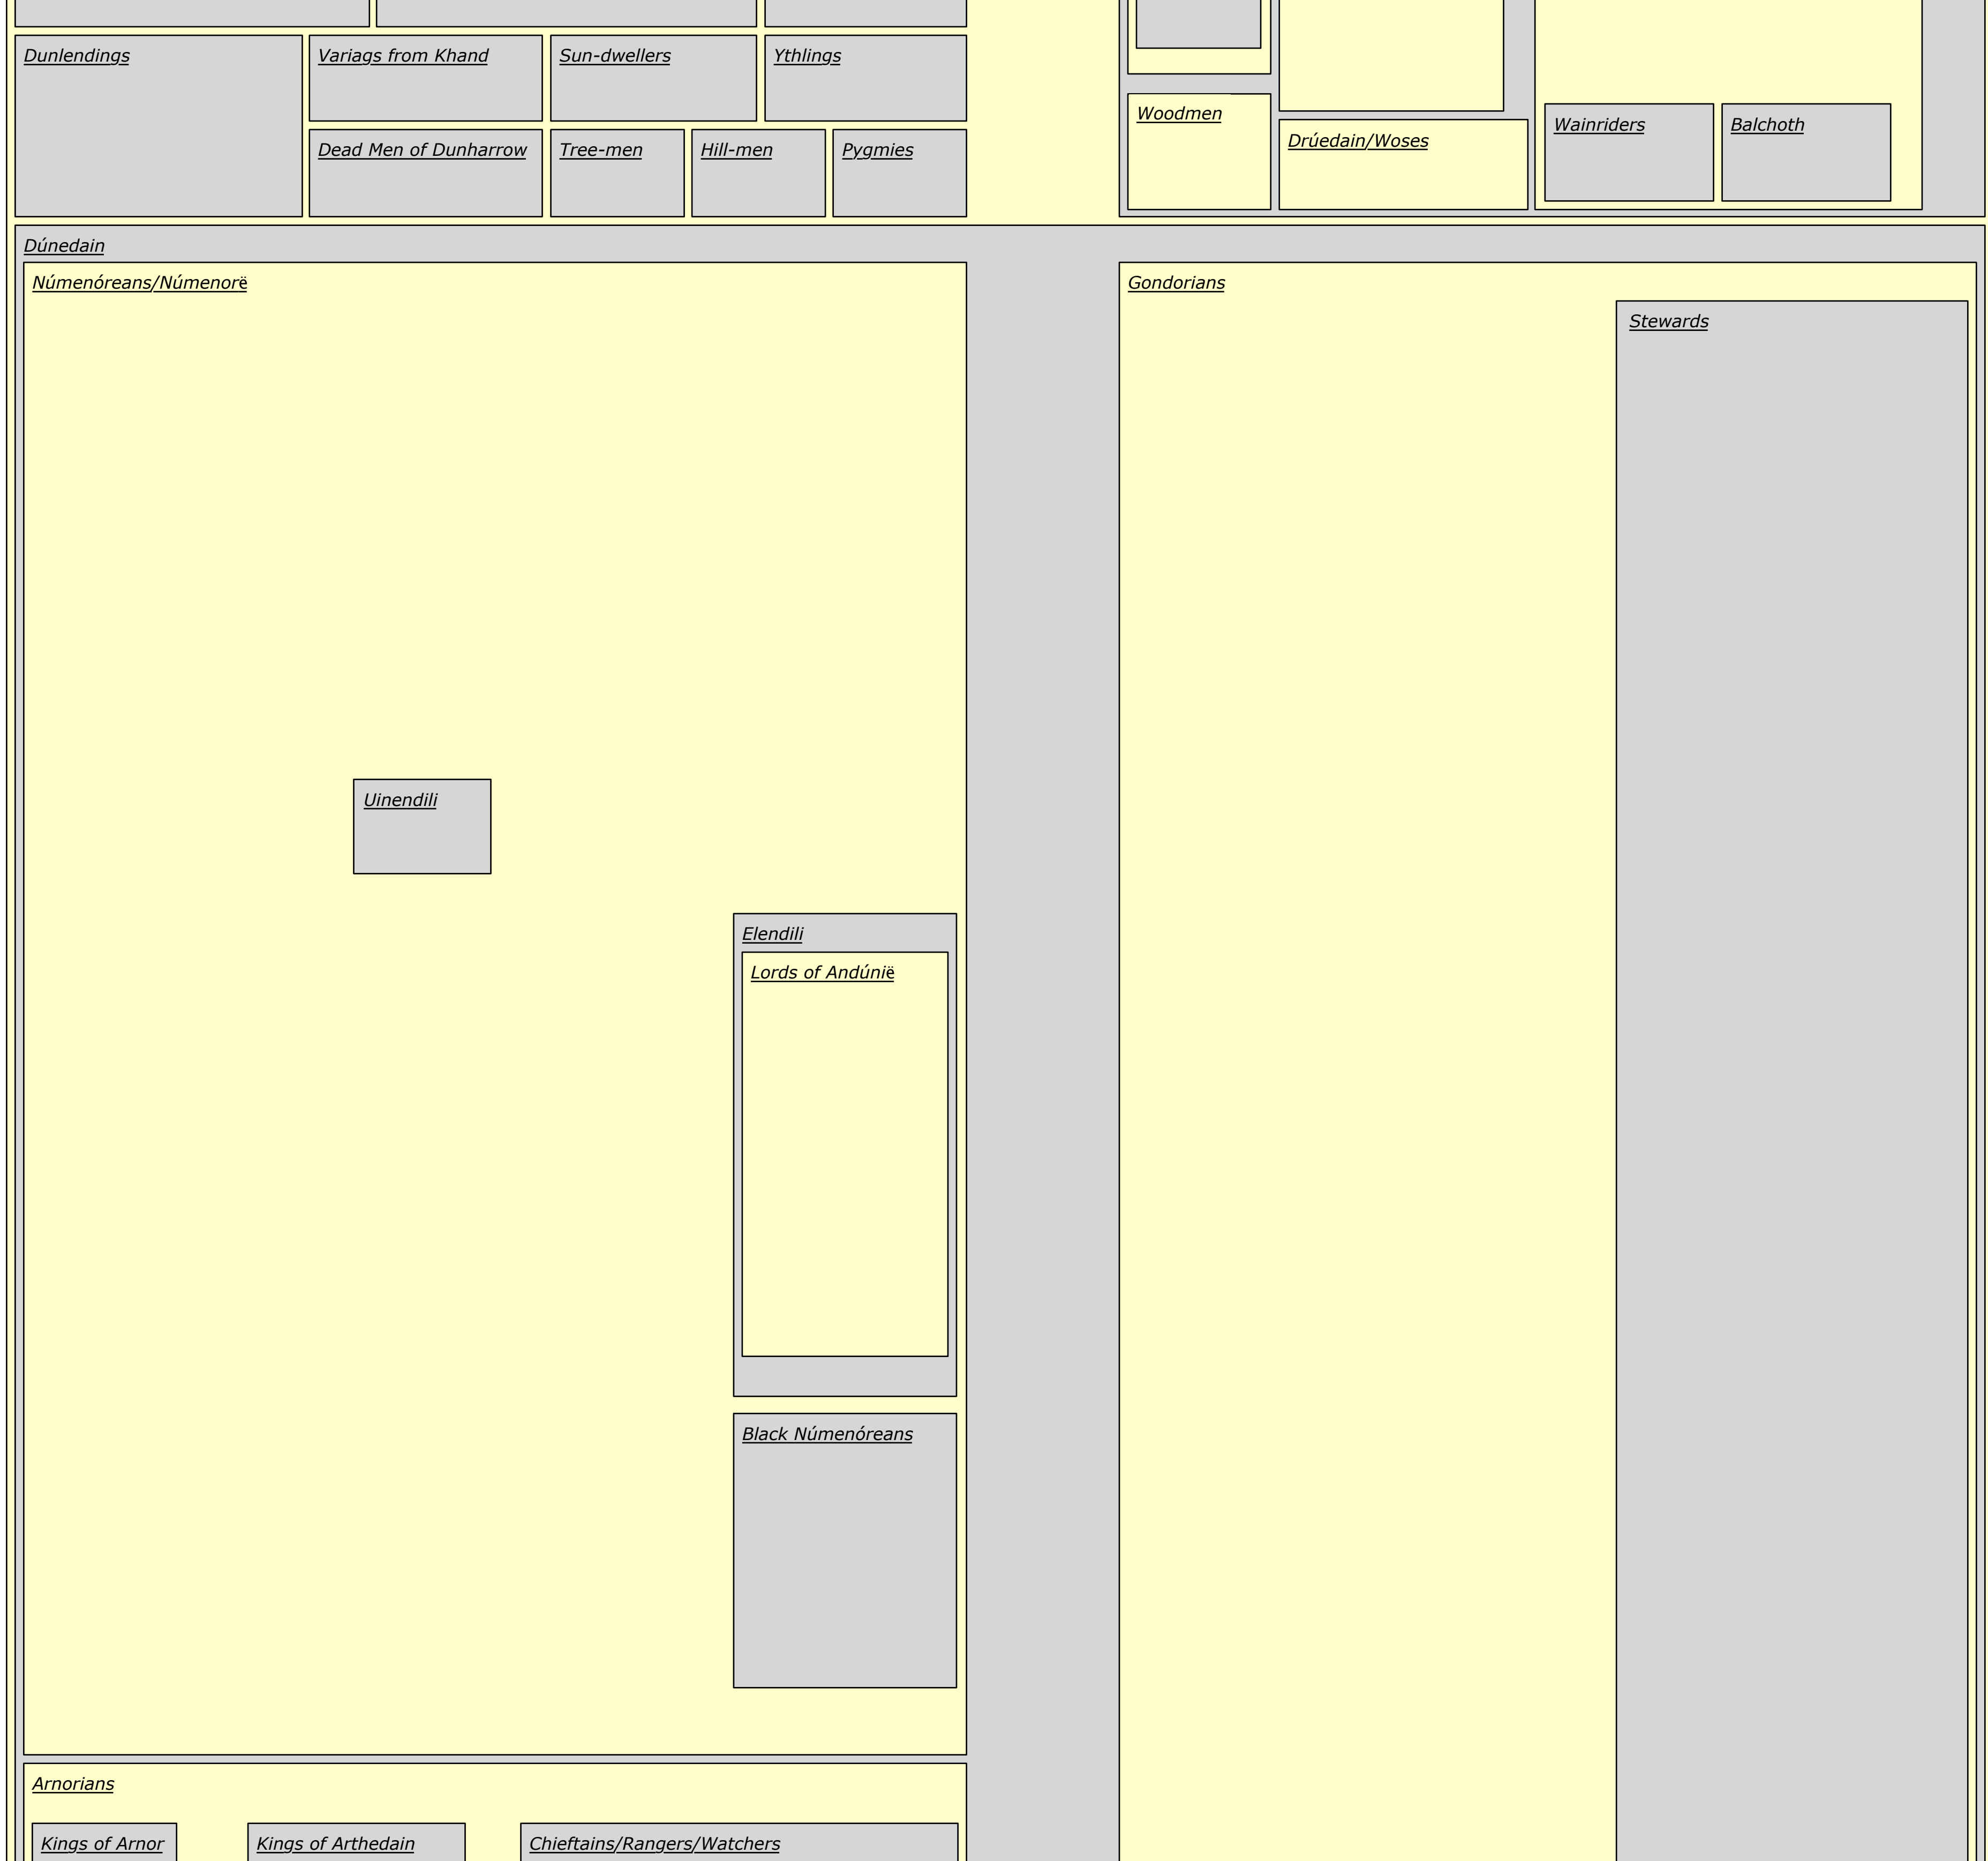

Tolkien's Legendarium Genealogy of Arda

legendarium.dk

Choose layer:

- All books
- THE HOBBIT**
- The Lord of the Rings
- The Silmarillion
- Other books
- Introduction

Welcome to Legendarium. The comprehensive genealogical overview of the characters of J.R.R. Tolkien.

Choose a layer to show the characters in all or just one of Tolkien's books.

To find a certain character use the Find command of your browser:
 • Either go to the Edit pull down menu and choose Find.
 • Or use the keyboard shortcut Ctrl + F (Windows), ⌘ + F (Mac). Some names have more than one instance. To go to the next instance use Ctrl + G or ⌘ + G.

Legend

- Name** Name of group (boxed by thin, unbroken edge)
- Name** Name of common quantity (boxed by bold, dashed edge)
- Name** Name of male being
- Name** Name of female being
- Name** Name of being of neutral or unknown gender
- Name** Name of main character (black, red or blue to reflect gender)
- Name/Name** Alternative names (black, red or blue to reflect gender)
- Name (Name)** Name of owner in parentheses (black, red or blue to reflect gender)
- [3] Number of items or iterations
- 3. Name Number of ruler (name of ruler in red or blue to reflect gender)
- Devine creation (in the direction of the arrow)
- Other creation (in the direction of the arrow)
- Transfer from one group to another (in the direction of the arrow)
- Marriage
- Kinship